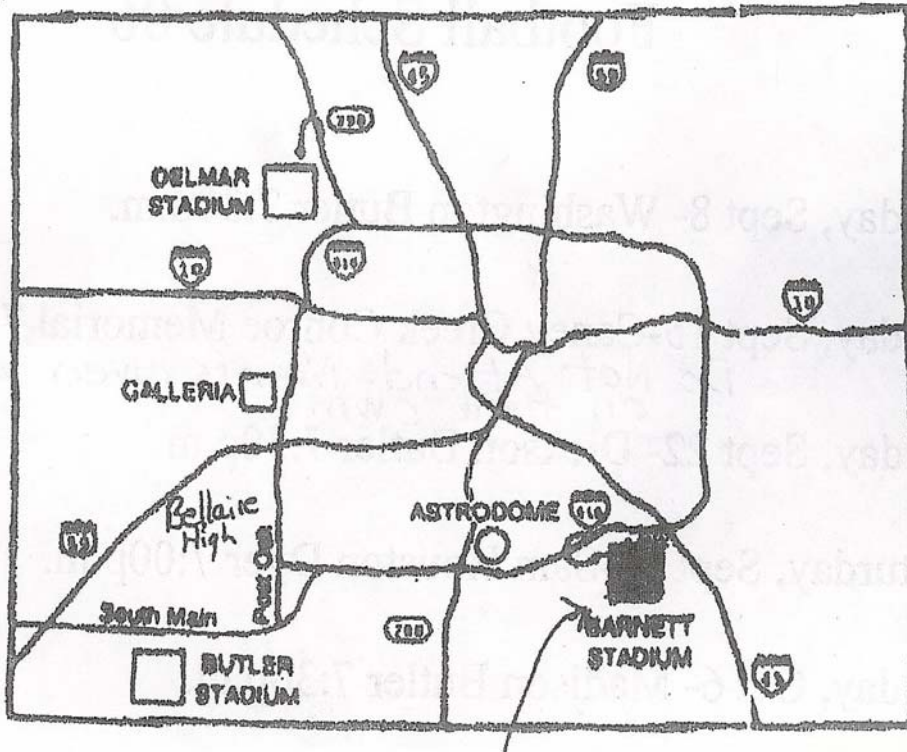

HISD ATHLETIC STADIUMS

Delmar Stadium - 2020 Mangum Rd, 713/957-7700

Take West Loop I-610 N. Take Exit 12 toward W 18th St / Hempstead Rd. Stay straight to go onto W. Loop Fwy N. Turn left onto W 18th St, Turn right onto Mangum Rd.

Barnett Stadium - 6800 Fairway, 713/845-5016

610 South Loop to Exit 33, Telephone Road. Take service road to Tilfer St (just before Telephone Road) and turn right. Turn Right onto Fairway Drive. Stadium will be on your left.

Butler Stadium - 13755 South Main, 713/845-5016 - **Home Stadium**

From Astrodome Area, exit 610 South Loop at South Main St. Main St. becomes US-90 ALT W. Make a U-TURN at Hillcroft St. onto Main St. / US-90 ALT E. Stadium will be on right.

From Galleria Area, take 610 South Loop. Exit at S Post Oak Rd. (exit 4B). Continue to S. Main St. / US-90 ALT E and turn right. Follow S. Main approx. 1.5 miles and Make a U-TURN at Hillcroft St. onto Main St. / US-90 ALT E. Stadium will be on right.